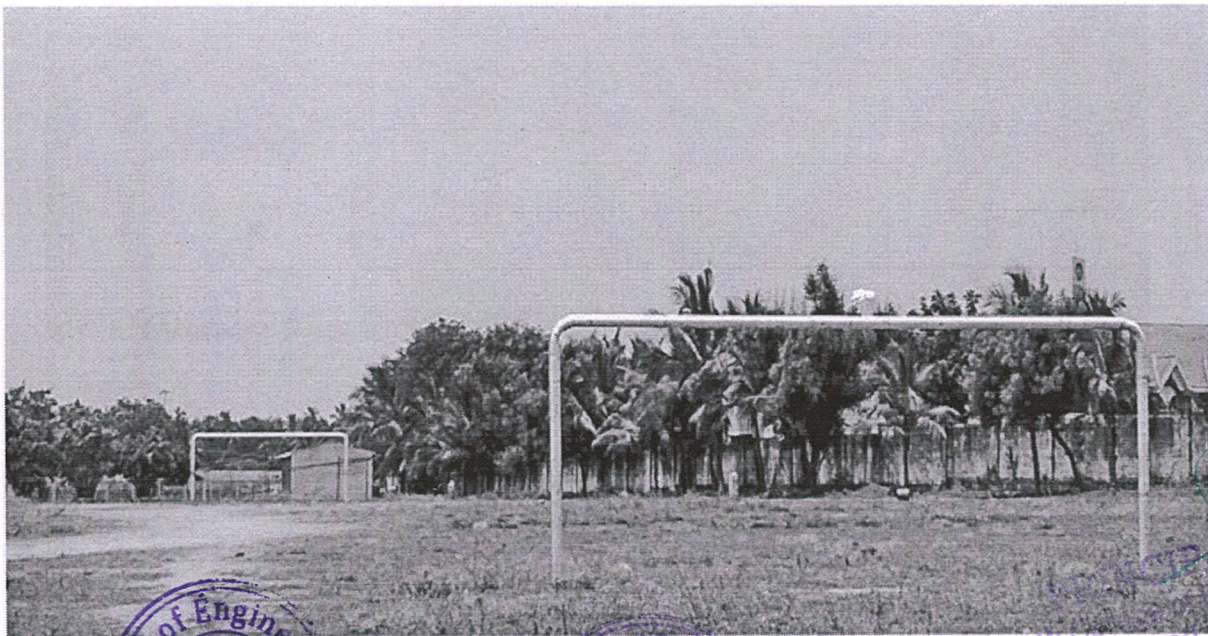

WATER FACILITY

PRINCIPAL
Ganesh College of Engineering
Attur Main Road, Mettupatti
SALEM-636 111

PRINCIPAL
Ganesh College of Engineering
Attur Main Road, Mettupatti,
SALEM-636 111

BASKET BALL GROUND

FOOT BALL GROUND