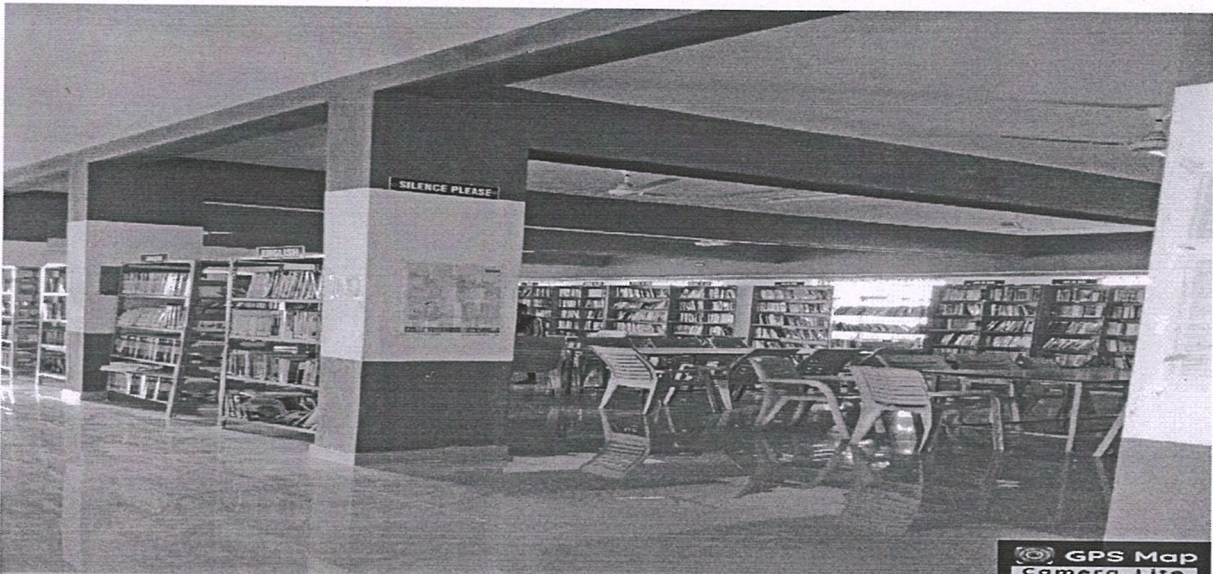

GPS Map
Camera Lite

PRINCIPAL
Ganesh College of Engineering,
Attur Main Road, Mettupatti,
SALEM-636 111

LIBRARY

Principal
Ganesh Engineering College
Attur Main Road, Mettupatti
SALEM-636 111.

GPS Map
Camera Lite